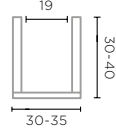

VASE HELENA LARGE
G811L

TERRACOTTA OLD PATINA
Ø30-35 X H30-40 CM

Each product is unique, colour and shape will vary