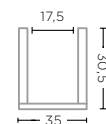

TERRACOTTA FUME PATINE
Ø35 X H30,5 CM