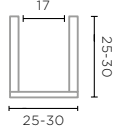

POT JACK EXTRA LARGE
G698XL (P. 119)

TERRACOTTA GREEN GLAZE
Ø44 X H68 CM

VASE HELENA XS
G811XS (P. 169)

TERRACOTTA OLD PATINA
Ø25-30 X H25-30 CM

Each product is unique, colour and shape will vary

VASE HELENA SMALL
G811S (P. 123)