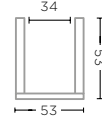

CROCO UNFINISHED
Ø53 X H53 CM

BASKET NINA LARGE
G365L-CRO (P. 189)