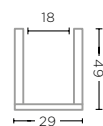

TOPAZ GLASS
Ø29 X H49 CM