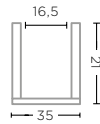

HURRICANE ELJIOT LARGE
G161710-TO

TOPAZ GLASS
Ø29 X H49 CM

GLASSWARE - TECHNICAL SPECIFICATIONS

VASE MARAH
G1711039-CL (P. 55)

CLEAR GLASS
Ø35 X H21 CM

VASE MARAH
G1711039-TO (P. 54, 143, 220)

TOPAZ GLASS
Ø35 X H21 CM