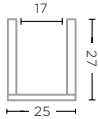

TERRACOTTA AUTHENTIC
GREY PATINE
Ø25 X H27 CM

VASE NALA SMALL
G779S