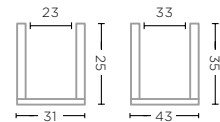

MENDONG NATURAL
Ø28,5 X H20 CM /
Ø38,5 X H26 CM

BASKET JANNE SMALL
G364S-SK (P. 187)

RATTAN SKIN MATTE GREY
Ø21 X H22 CM

BASKET SURABAYA HIGH SET OF 2
G809H-S2-MD (P. 180-181)

MENDONG NATURAL
Ø31 X H25 CM /
Ø43 X H35 CM