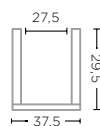

TERRACOTTA AUTHENTIC IVORY
Ø30 X H23,5 CM

VASE GONDO MEDIUM
G826M (P. 166)

ROUGH TERRACOTTA FUME
Ø28 X H26 CM

POT SANTIAGO LARGE
G775L (P. 96-97)

TERRACOTTA AUTHENTIC IVORY
Ø37,5 X H29,5 CM

VASE GONDO LARGE
G826L (P. 111, 166)