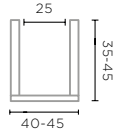

TERRACOTTA OLD PATINA
Ø30-35 X H30-40 CM

Each product is unique, colour and shape will vary

VASE HELENA MEDIUM
G811M (P. 123, 169)

TERRACOTTA OLD PATINA
Ø40-45 X H35-45 CM

Each product is unique, colour and shape will vary