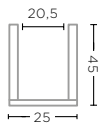

GREY GLASS
Ø28,2 X H26,5 CM

VASE BLOW MEDIUM
G820M-CL (P. 47, 169)

CLEAR GLASS
Ø28,2 X H35 CM

VASE BLOW MEDIUM
G820M-GR (P. 46)

GREY GLASS
Ø28,2 X H35 CM

VASE BLOW LARGE
G820L-CL (P. 44-45)

CLEAR GLASS
Ø25 X H45 CM