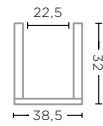

AMBER GLASS
Ø10 X H9 CM

T-LIGHT BIRG
G821-CL (P. 26-27, 195)

CLEAR GLASS
Ø11,5 X H11,5 CM

VASE STELLA SMALL
G817S-CL

CLEAR GLASS
Ø38,5 X H32 CM

VASE STELLA SMALL
G817S-TO (P. 23)

TOPAZ GLASS
Ø38,5 X H32 CM

VASE STELLA MEDIUM
G817M-CL