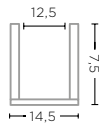

TERRACOTTA AUTHENTIC IVORY
Ø14,5 X H7,5 CM

CANDLE HOLDER KENNY
G130