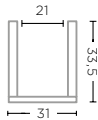

TERRACOTTA AUTHENTIC
GREY PATINE
Ø31 X H33,5 CM

VASE NALA MEDIUM
G779M