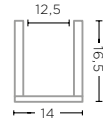

CLEAR GLASS
Ø14 X H16,5 CM

VASE BIRG LARGE
G822L-CL (P. 24-25)