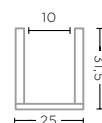

POWDERCOLOR GREEN GLASS
Ø25 X H31,5 CM