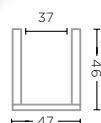

ABACA WEAVING
Ø47 X H46 CM

PLANTER BASKET NELSON LARGE
G677L-CL (P. 203)