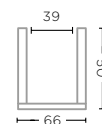

POT KIOTO SMALL
G721S (P. 103)

TERRACOTTA FUME PATINE
Ø46 X H35 CM

VASE DISC HIGH
G686H (P. 107)

TERRACOTTA GREY PATINE
Ø28 X H33 CM

POT KIOTO LARGE
G721L (P. 103)

TERRACOTTA FUME PATINE
Ø66 X H50 CM

VASE OPIUM SLIM
G474