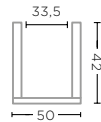

CROCO UNFINISHED
Ø50 X H42 CM

LAUNDRY BASKET BILLY
G411-CRO (P. 191)