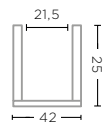

TERRACOTTA AUTHENTIC
GREY PATINE
Ø42 X H25 CM

POT MARAH
G592F (P. 95)