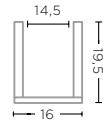

VASE MON SMALL
G232339-CL (P. 38-39)

CLEAR GLASS
Ø14 X H16,5 CM

VASE BIRG LARGE
G822L-CL (P. 24-25)

CLEAR GLASS
Ø24,5 X H27 CM

VASE MON MEDIUM
G232338-CL (P. 38-39)

CLEAR GLASS
Ø16 X H19,5 CM

VASE BIRG XL
G822XL-CL (P. 24, 27)