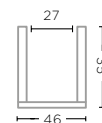

TERRACOTTA FUME PATINE
Ø46 X H35 CM

VASE DISC HIGH
G686H (P. 107)