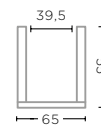

CL RATTAN
Ø50/55 X H65 CM

PLANTER BASKET HENDRIK LARGE
G526L-CLR

CL RATTAN
Ø95 X H72 CM

PLANTER BASKET JULIA LARGE
G309L-CLR (P. 201)

CL RATTAN
Ø55/60 X H80 CM

PLANTER BASKET ERIC
G418-CLR (P. 204)

CL RATTAN
Ø65 X H55 CM