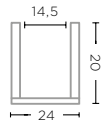

VASE MINNY MEDIUM
G339M

TERRACOTTA FUME PATINE
Ø24 X H20 CM