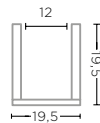

TERRACOTTA AUTHENTIC IVORY
Ø19,5 X H19,5 CM

VASE GONDO SMALL
G826S (P. 111, 166)