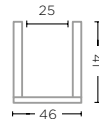

ROUGH TERRACOTTA FUME
Ø46 X H41 CM

BOWL HENDRIK
G541 (P. 90-91)