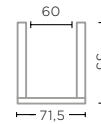

MENDONG NATURAL / JUTE
Ø71,5 X H55 CM

PUMPKIN BASKET SMALL
G706S-ABA (P. 188)