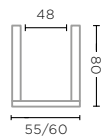

CL RATTAN
Ø50/55 X H65 CM

PLANTER BASKET HENDRIK LARGE
G526L-CLR

CL RATTAN
Ø95 X H72 CM

PLANTER BASKET JULIA LARGE
G309L-CLR (P. 201)

CL RATTAN
Ø55/60 X H80 CM

PLANTER BASKET ERIC
G418-CLR (P. 204)

CL RATTAN
Ø65 X H55 CM