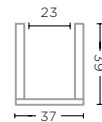

BASKET RABAT INCL. LID SMALL
G777S-WH (P. 192)

WATER HYACINTH NATURAL /
FABRIC LINING
Ø37 X H29 CM

BASKET NEST LARGE
G676L

CL RATTAN
Ø33 X H40 CM

BASKET RABAT INCL. LID MEDIUM
G777M-WH (P. 192)

WATER HYACINTH NATURAL /
FABRIC LINING
Ø37 X H39 CM