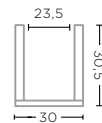

AMBER GLASS
Ø30 X H30,5 CM

VASE LIES LARGE
G1711035-CL (P. 40-41)