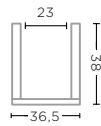

WATER HYACINTH NATURAL
Ø25,5 X H25 CM

PLANTER BASKET NELL SMALL
G525S-CLR (P. 150, 200)

CL RATTAN
Ø65 X H48 CM

BASKET SIDI MEDIUM
G778M-WH

WATER HYACINTH NATURAL
Ø36,5 X H38 CM

PLANTER BASKET NELL LARGE
G525L-CLR (P. 150, 200)