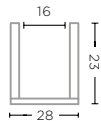

TERRACOTTA GREY PATINE
Ø28 X H23 CM

VASE NIKKI LARGE
G472L (P. 104-105)