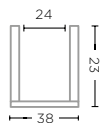

VASE DISC SMALL
G686S (P. 107)

TERRACOTTA GREY PATINE
Ø28 X H23 CM

VASE NIKKI LARGE
G472L (P. 104-105)

TERRACOTTA FUME PATINE
Ø22,5 X H45 CM

VASE DISC LARGE
G686L (P. 106, 209)

TERRACOTTA GREY PATINE
Ø38 X H23 CM