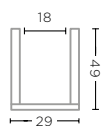

CLEAR GLASS
Ø29 X H49 CM

HURRICANE ELJIOT LARGE
G161710-TO