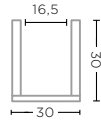

CROCO UNFINISHED
Ø53 X H53 CM

BASKET NINA LARGE
G365L-CRO (P. 189)

CROCO UNFINISHED
Ø50 X H42 CM

LAUNDRY BASKET BILLY
G411-CRO (P. 191)

CROCO UNFINISHED
Ø55 X H83 CM

BASKET NEST SMALL
G676S (P. 209)

CL RATTAN
Ø30 X H30 CM