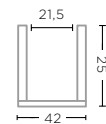

TERRACOTTA FUME PATINE
Ø33,5 X H45 CM

POT MARAH
G592A (P. 94)

TERRACOTTA AUTHENTIC
GREY PATINE
Ø42 X H25 CM

POT MARAH
G592F (P. 95)

TERRACOTTA
FUME PATINE
Ø42 X H25 CM

VASE GINGER
G403 (P. 80-81)

TERRACOTTA FUME PATINE
Ø29 X H40 CM