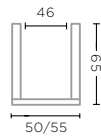

CL RATTAN
Ø50/55 X H65 CM

PLANTER BASKET HENDRIK LARGE
G526L-CLR