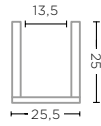

WATER HYACINTH NATURAL
Ø25,5 X H25 CM

PLANTER BASKET NELL SMALL
G525S-CLR (P. 150, 200)