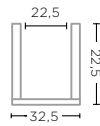

TERRACOTTA AUTHENTIC IVORY
Ø32,5 X H22,5 CM

BOWL GONDO LARGE
G827L (P. 110)