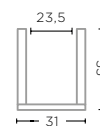

ROUGH TERRACOTTA FUME
Ø31 X H33 CM