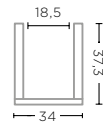

TOPAZ GLASS
Ø34 X H37,3 CM

VASE STELLA LARGE
G817L-CL (P. 22)