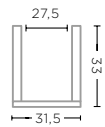

TERRACOTTA AUTHENTIC IVORY
Ø31,5 X H33 CM

VASE SIMON MEDIUM
G336M (P. 98)