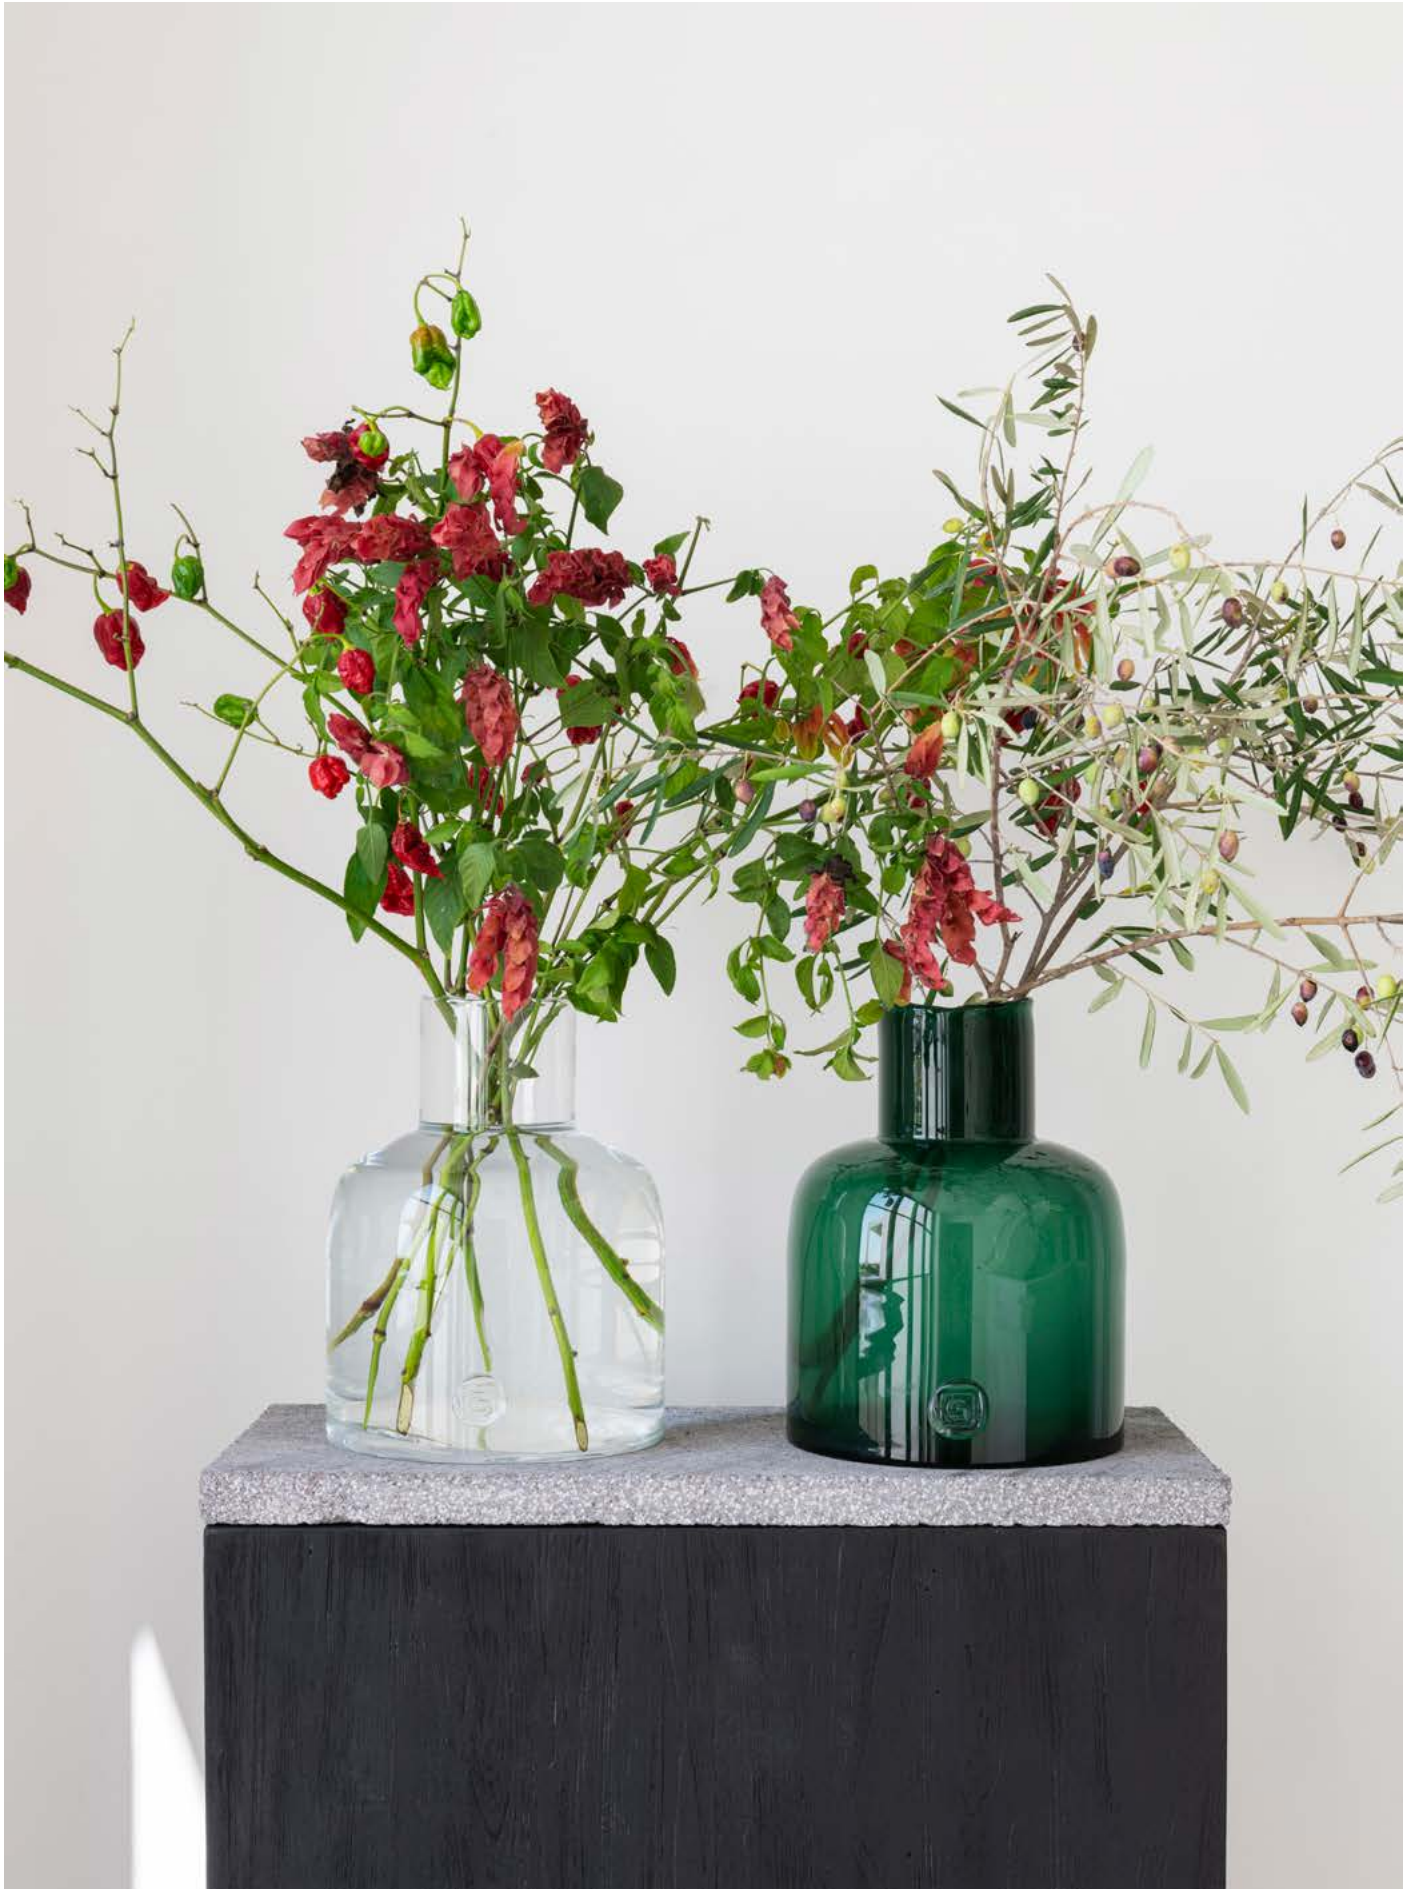

VASE LIES LARGE | P. 237