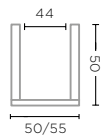

CL RATTAN
Ø50/55 X H50 CM

PLANTER BASKET HENDRIK SMALL
G526S-CLR (P. 202)