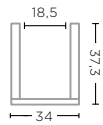

CLEAR GLASS
Ø34 X H37,3 CM

VASE STELLA MEDIUM
G817M-TO (P. 23)