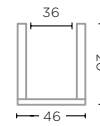

ROUGH TERRACOTTA FUME
Ø46 X H20 CM

POT SANTIAGO SMALL
G775S (P. 96)