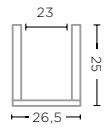

TERRACOTTA AUTHENTIC IVORY
Ø26,5 X H25 CM

VASE SIMON SMALL
G336S (P. 98)