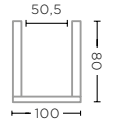

NATURAL BRASS
Ø100 X H80 CM

Versatile for indoor use; outdoor use possible after adding a drainage hole

PLANTER TOGO SMALL
G725S (P. 120)