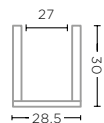

RATTAN SKIN MATTE GREY
Ø28,5 X H30 CM

BASKET HARRIET
G483-SK (P. 182)