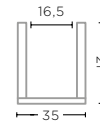

HURRICANE ELJIOT LARGE
G161710-TO

TOPAZ GLASS
Ø29 X H49 CM

GLASSWARE - TECHNICAL SPECIFICATIONS

VASE MARAH
G1711039-CL (P. 55)

CLEAR GLASS
Ø35 X H21 CM

VASE MARAH
G1711039-TO (P. 54, 143, 220)

TOPAZ GLASS
Ø35 X H21 CM