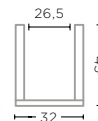

CLEAR GLASS
Ø14 X H15 CM

VASE TONY LARGE
G232018-CL (P. 36-37)

CLEAR GLASS
Ø25 X H30 CM

VASE PUNCH
G2310594-CL (P. 50)

CLEAR GLASS
Ø28 X H26 CM

VASE TONY EXTRA LARGE
G232073XL-CL (P. 36-37)

CLEAR GLASS
Ø32 X H45 CM