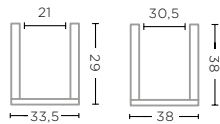

TERRACOTTA GREY PATINE
Ø33,5 X H29 CM
Ø38 X H38 CM

VASE NIKKI MEDIUM
G472M (P. 104-105)