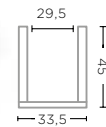

TERRACOTTA FUME PATINE
Ø33,5 X H45 CM

POT MARAH
G592A (P. 94)