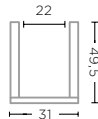

TERRACOTTA AUTHENTIC
GREY PATINE
Ø31 X H33,5 CM

VASE NALA MEDIUM
G779M

ROUGH TERRACOTTA FUME
Ø36 X H33,5 CM

VASE GABRIEL LARGE
G536L (P. 92)

TERRACOTTA AUTHENTIC
GREY PATINE
Ø31 X H49,5 CM

VASE NALA LARGE
G779L (P. 102)