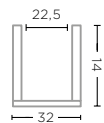

RATTAN SKIN MATTE GREY
Ø14 X H12 CM

BASKET HENRY
G362-SK (P. 185)

RATTAN SKIN MATTE GREY
Ø48 X H23 CM

BOWL SISI LARGE
G363L-SK

RATTAN SKIN MATTE GREY
Ø32 X H14 CM

BASKET SURABAYA LOW SET OF 2
G809-S2-MD (P. 180)