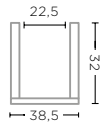

AMBER GLASS
Ø10 X H9 CM

T-LIGHT BIRG
G821-CL (P. 26-27, 195)

CLEAR GLASS
Ø11,5 X H11,5 CM

VASE STELLA SMALL
G817S-CL

CLEAR GLASS
Ø38,5 X H32 CM

VASE STELLA SMALL
G817S-TO (P. 23)

TOPAZ GLASS
Ø38,5 X H32 CM

VASE STELLA MEDIUM
G817M-CL