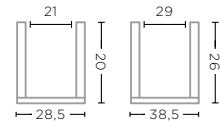

MENDONG NATURAL
Ø28,5 X H20 CM /
Ø38,5 X H26 CM

BASKET JANNE SMALL
G364S-SK (P. 187)