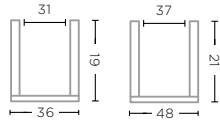

VASE PAT
G476 (P. 167)

TERRACOTTA FUME PATINE
Ø35 X H30,5 CM

CERAMICS & BRASS - TECHNICAL SPECIFICATIONS

BOWL DICKSON SET OF 2
G687-S2 (P. 109)

TERRACOTTA GREY PATINE
Ø36 X H19 CM
Ø48 X H21 CM

VASE NIKKI SMALL
G472S (P. 104-105)