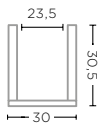

CLEAR GLASS
Ø30 X H30,5 CM

VASE NELSON LARGE
G1711188-AM (P. 34)