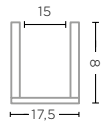

TERRACOTTA AUTHENTIC IVORY
Ø17,5 X H8 CM

CANDLE HOLDER BENNY
G129 (P. 56, 83, 144)