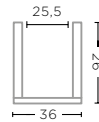

ROUGH TERRACOTTA FUME
Ø36 X H26 CM

VASE GABRIEL MEDIUM
G536M (P. 92-93)