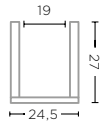

CLEAR GLASS
Ø24,5 X H27 CM

VASE MON MEDIUM
G232338-CL (P. 38-39)