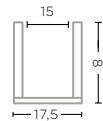

TERRACOTTA FUME PATINE
Ø17,5 X H8 CM

CANDLE HOLDER KENNY
G130-IVO (P. 82, 128)