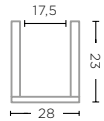

VASE MINNY LARGE
G339L (P. 100)

TERRACOTTA FUME PATINE
Ø28 X H23 CM