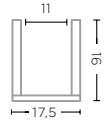

ROUGH TERRACOTTA FUME
Ø46 X H41 CM

BOWL HENDRIK
G541 (P. 90-91)

TERRACOTTA AUTHENTIC
GREY PATINE
Ø44 X H30 CM

POT MATILDA
G535 (P. 85)

TERRACOTTA FUME PATINE
Ø35 X H26 CM

VASE MINNY SMALL
G339S-IVO

TERRACOTTA AUTHENTIC IVORY
Ø17,5 X H16 CM