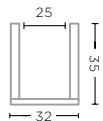

CLEAR GLASS
Ø32 X H35 CM

VASE MON LARGE
G232337-CL (P. 38-39)