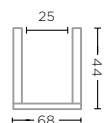

RATTAN SKIN MATTE GREY
Ø68 X H44 CM