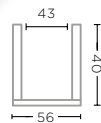

ABACA WEAVING
Ø56 X H40 CM

PLANTER BASKET NELSON SMALL
G677S-CL