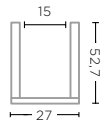

CLEAR GLASS
Ø34 X H37,3 CM

VASE STELLA MEDIUM
G817M-TO (P. 23)

TOPAZ GLASS
Ø34 X H37,3 CM

VASE STELLA LARGE
G817L-CL (P. 22)

CLEAR GLASS
Ø27 X H52,7 CM

VASE STELLA LARGE
G817L-TO (P. 23)

TOPAZ GLASS
Ø27 X H52,7 CM