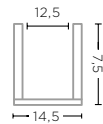

TERRACOTTA FUME PATINE
Ø14,5 X H7,5 CM

T-LIGHT HOLDER JAC SET OF 3
G540-S3 (P. 87, 111, 150, 166)

TERRACOTTA AUTHENTIC
GREY PATINE
Ø11 X H9 / H11 / H13 CM