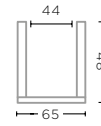

CL RATTAN
Ø65 X H48 CM

BASKET SIDI MEDIUM
G778M-WH