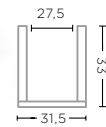

TERRACOTTA FUME PATINE
Ø31,5 X H33 CM

VASE SIMON LARGE
G336L-IVO