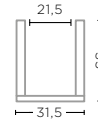

CLEAR GLASS
Ø31,5 X H35 CM