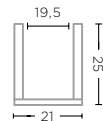

CLEAR GLASS
Ø21 X H25 CM