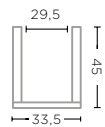

TERRACOTTA AUTHENTIC IVORY
Ø31,5 X H33 CM

VASE SIMON MEDIUM
G336M (P. 98)

TERRACOTTA FUME PATINE
Ø31,5 X H33 CM

VASE SIMON LARGE
G336L-IVO

TERRACOTTA AUTHENTIC IVORY
Ø33,5 X H45 CM

VASE SIMON LARGE
G336L (P. 98)