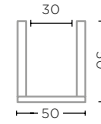

MENDONG NATURAL / JUTE
Ø71,5 X H55 CM

PUMPKIN BASKET SMALL
G706S-ABA (P. 188)

ABACA WEAVING
Ø56 X H40 CM

PLANTER BASKET NELSON SMALL
G677S-CL

CL RATTAN DARK
Ø50 X H50 CM

Unpeeled rattan makes the basket darker and stronger.