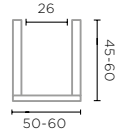

VASE MUMBAI LARGE
G728L

TERRACOTTA OLD PATINA
Ø50-60 X H45-60 CM

Each product is unique, colour and shape will vary